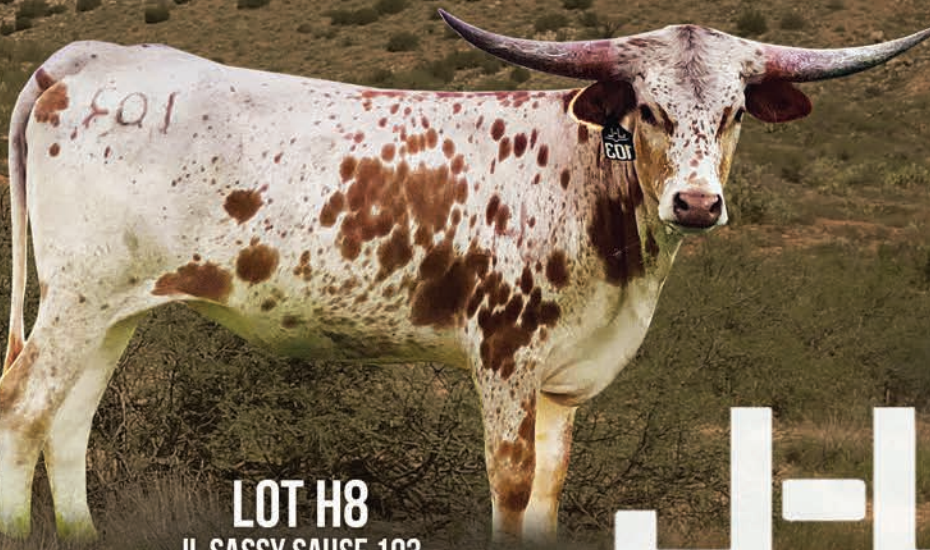

## Thank you to the Bartlett family!

Rowdy over Rebel has been a huge success and we are excited for Reign over Patriot in the-near future.

**LOT H8**

**JL SASSY SAUSE 103**  
4/12/2021  
JH RURAL BLACKOUT X JL IRON DUST