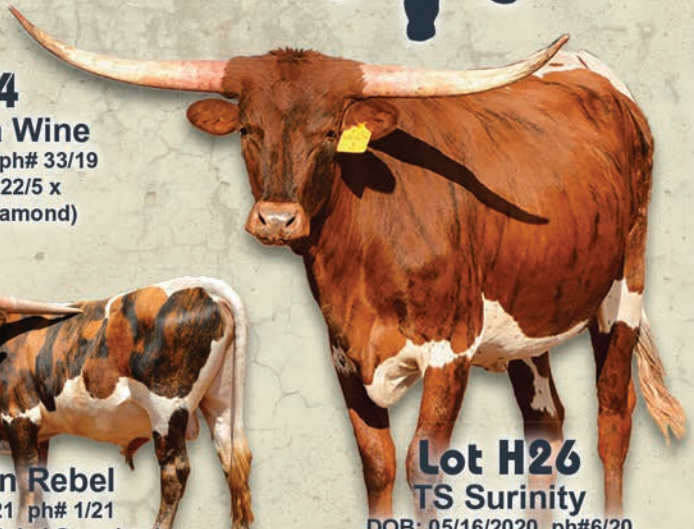

Lot 24

TS Sonoma Wine
DOB: 11/17/2019 ph# 33/19
(TS Lone Star 22/5 x
TS Red River Diamond)

Lot H26

TS Surinity
DOB: 05/16/2020 ph#6/20
(TS Lone Star 22/5 x
TS Rio Safari Honey)