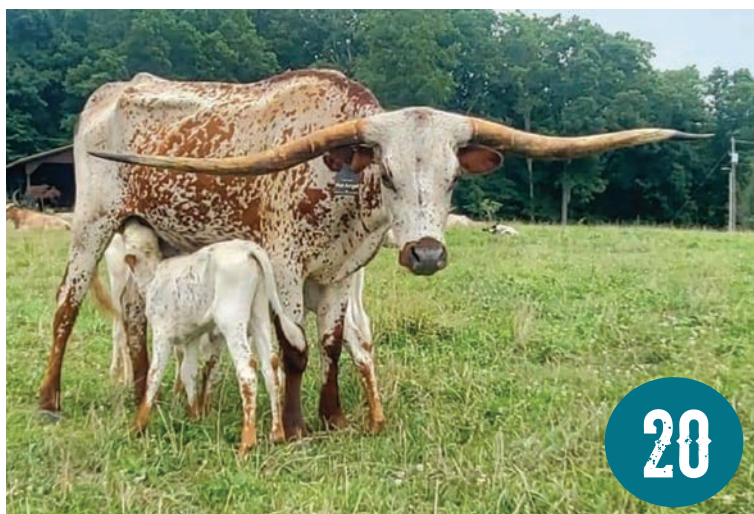

**CONSIGNED BY:
BLUEGRASS LONGHORNS**

BREEDING: Twin heifer calves at side born 6/2/22 by Force of Angel. Exposed to Tuff Cowboy DC from 6/1/22 to sale.

COMMENTS: OCV'd. WOW!!! TWIN HEIFERS!!! Yep it is! Here is a 4-in-1 package deal that will add value to your program quick! First of all, this cow is a knockout! She's got it all! Color, size, conformation, and horn! Twisty horn! And these beautiful heifers look just like her! She should reach 80" this year and to top that off, she is bred to Tuff Cowboy DC! He will measure over 100" this year and has 3 more over 100" animals in his pedigree! But let's add in some more powerful genetics with CV Casanova Magnum, measuring over 94", as the grandsire to the twins! What more could ya want! Take these beauties home today!

**SERVICE
SIRE**

HOT PLAYBOY

HOT SPOTS 7

WATSON 83
RUBY RED

JP GRAND ANNE

J.R. GRAND SLAM
JP GRAND ANNATTE

GRAND ANGEL PC276

JP GRAND CANYON 456

J.R. GRAND SLAM
J. R. LEE ANN

AWESOME ANGEL

BOOMERANG C P
JMC PHENOMENAL ABIGAIL