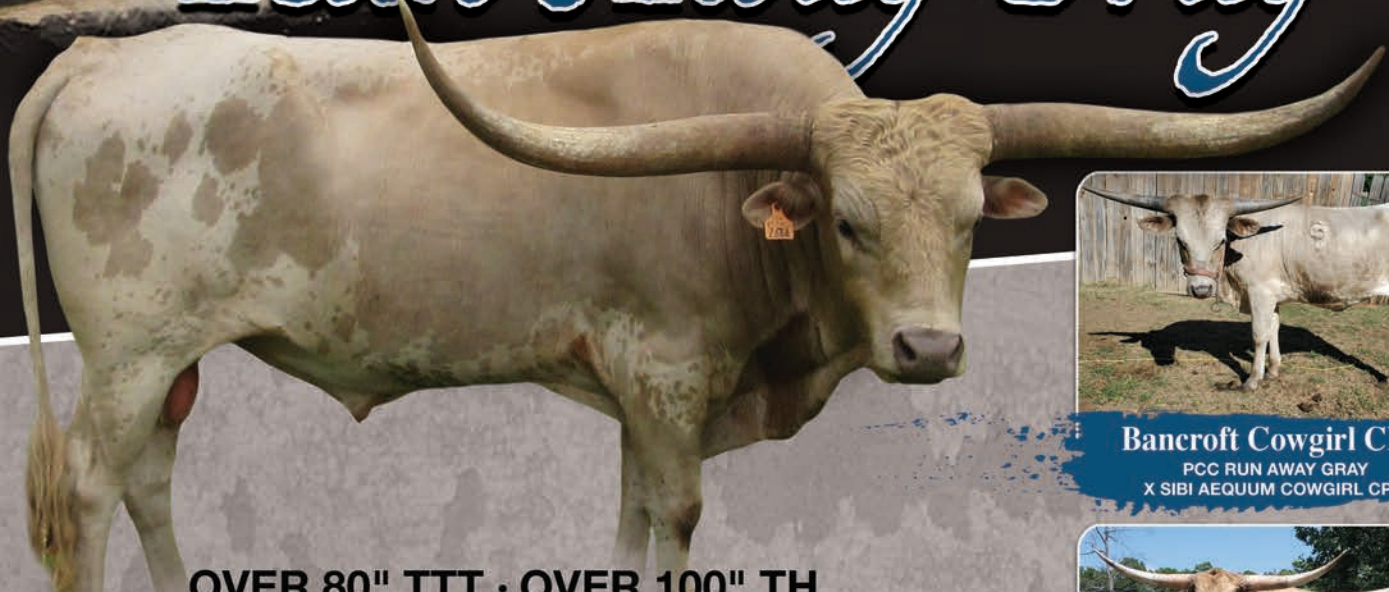

PCC Run Away Gray

OVER 80" TTT • OVER 100" TH
PCC FRONT RUNNER X WF DUMPLING • DOB: 8/14/2016