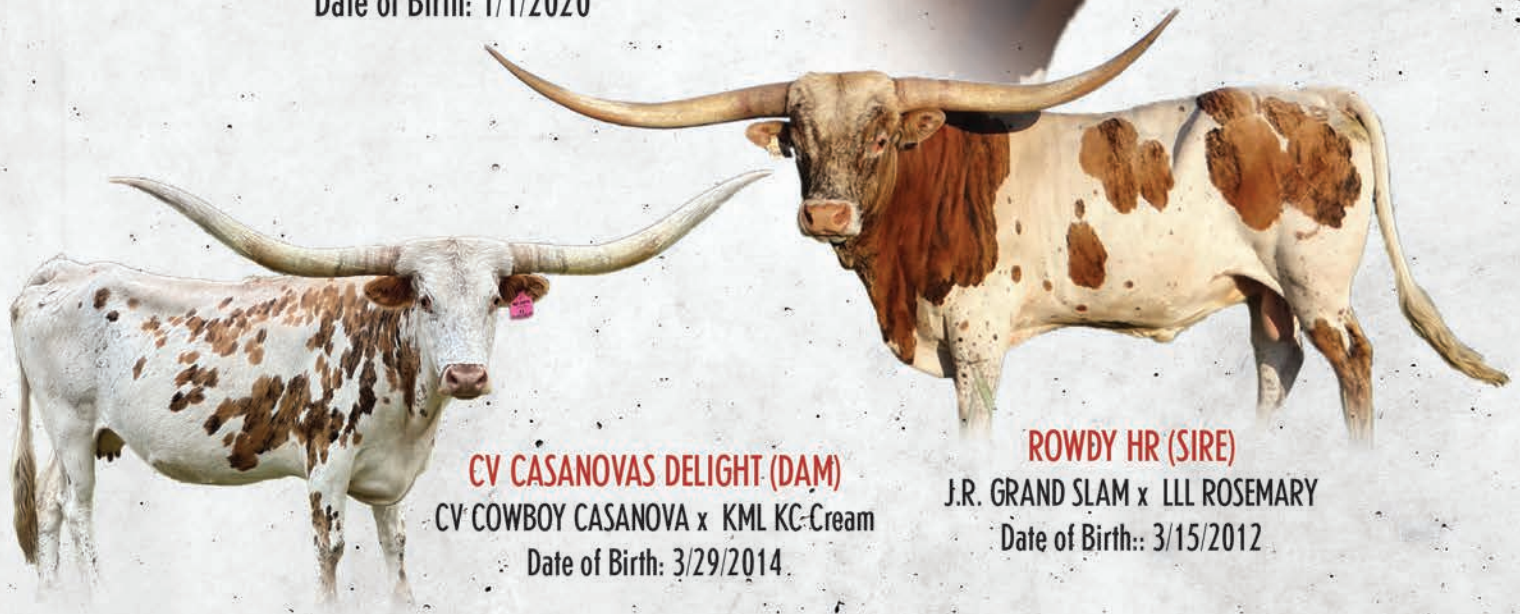

CV CASANOVAS DELIGHT (DAM)

CV COWBOY CASANOVA x KML KC-Cream

Date of Birth: 3/29/2014

ROWDY HR (SIRE)

J.R. GRAND SLAM x LLL ROSEMARY

Date of Birth: 3/15/2012

Thank you to the Bartlett family!

Rowdy over Rebel has been a huge success and we are excited for Reign over Patriot in the-near future.